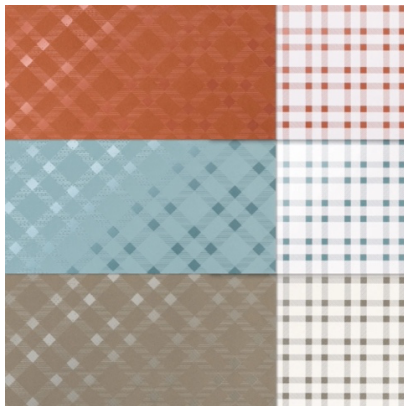

Designer Series Paper

SPECIAL RELEASE

Surprise, surprise! Stampin' Up! is offering a special release of five beautiful new Designer Series Paper options! These papers include fabulous holiday prints, gorgeous seasonal styles, and some spectacular timeless designs. The beautiful new papers will be available in the Online Exclusives beginning September 6! But hurry, they're only available while supplies last!

TARTAN FOIL 12" X 12" SPECIALTY DESIGNER SERIES PAPER

- * 6 sheets of patterned paper: 2 each of 3 double-sided designs
- * 12" x 12" (30.5 x 30.5 cm)
- * Acid free
- * Lignin free

Product colors: Copper Clay, Lost Lagoon, Pebbled Path

Item Number: **162332**
\$10.00

DELIGHTFUL FLORAL 12" X 12" DESIGNER SERIES PAPER

- * 12 sheets of patterned paper: 2 each of 6 double-sided designs
- * 12" x 12" (30.5 x 30.5 cm)
- * Acid free
- * Lignin free

- * 12 sheets of patterned paper: 2 each of 6 double-sided designs
- * 12" x 12" (30.5 x 30.5 cm)
- * Acid free
- * Lignin free

Product colors: Cajun Craze, Cherry Cobbler, Copper Clay, Early Espresso, Mossy Meadow, Pebbled Path, Real Red, Wild Wheat